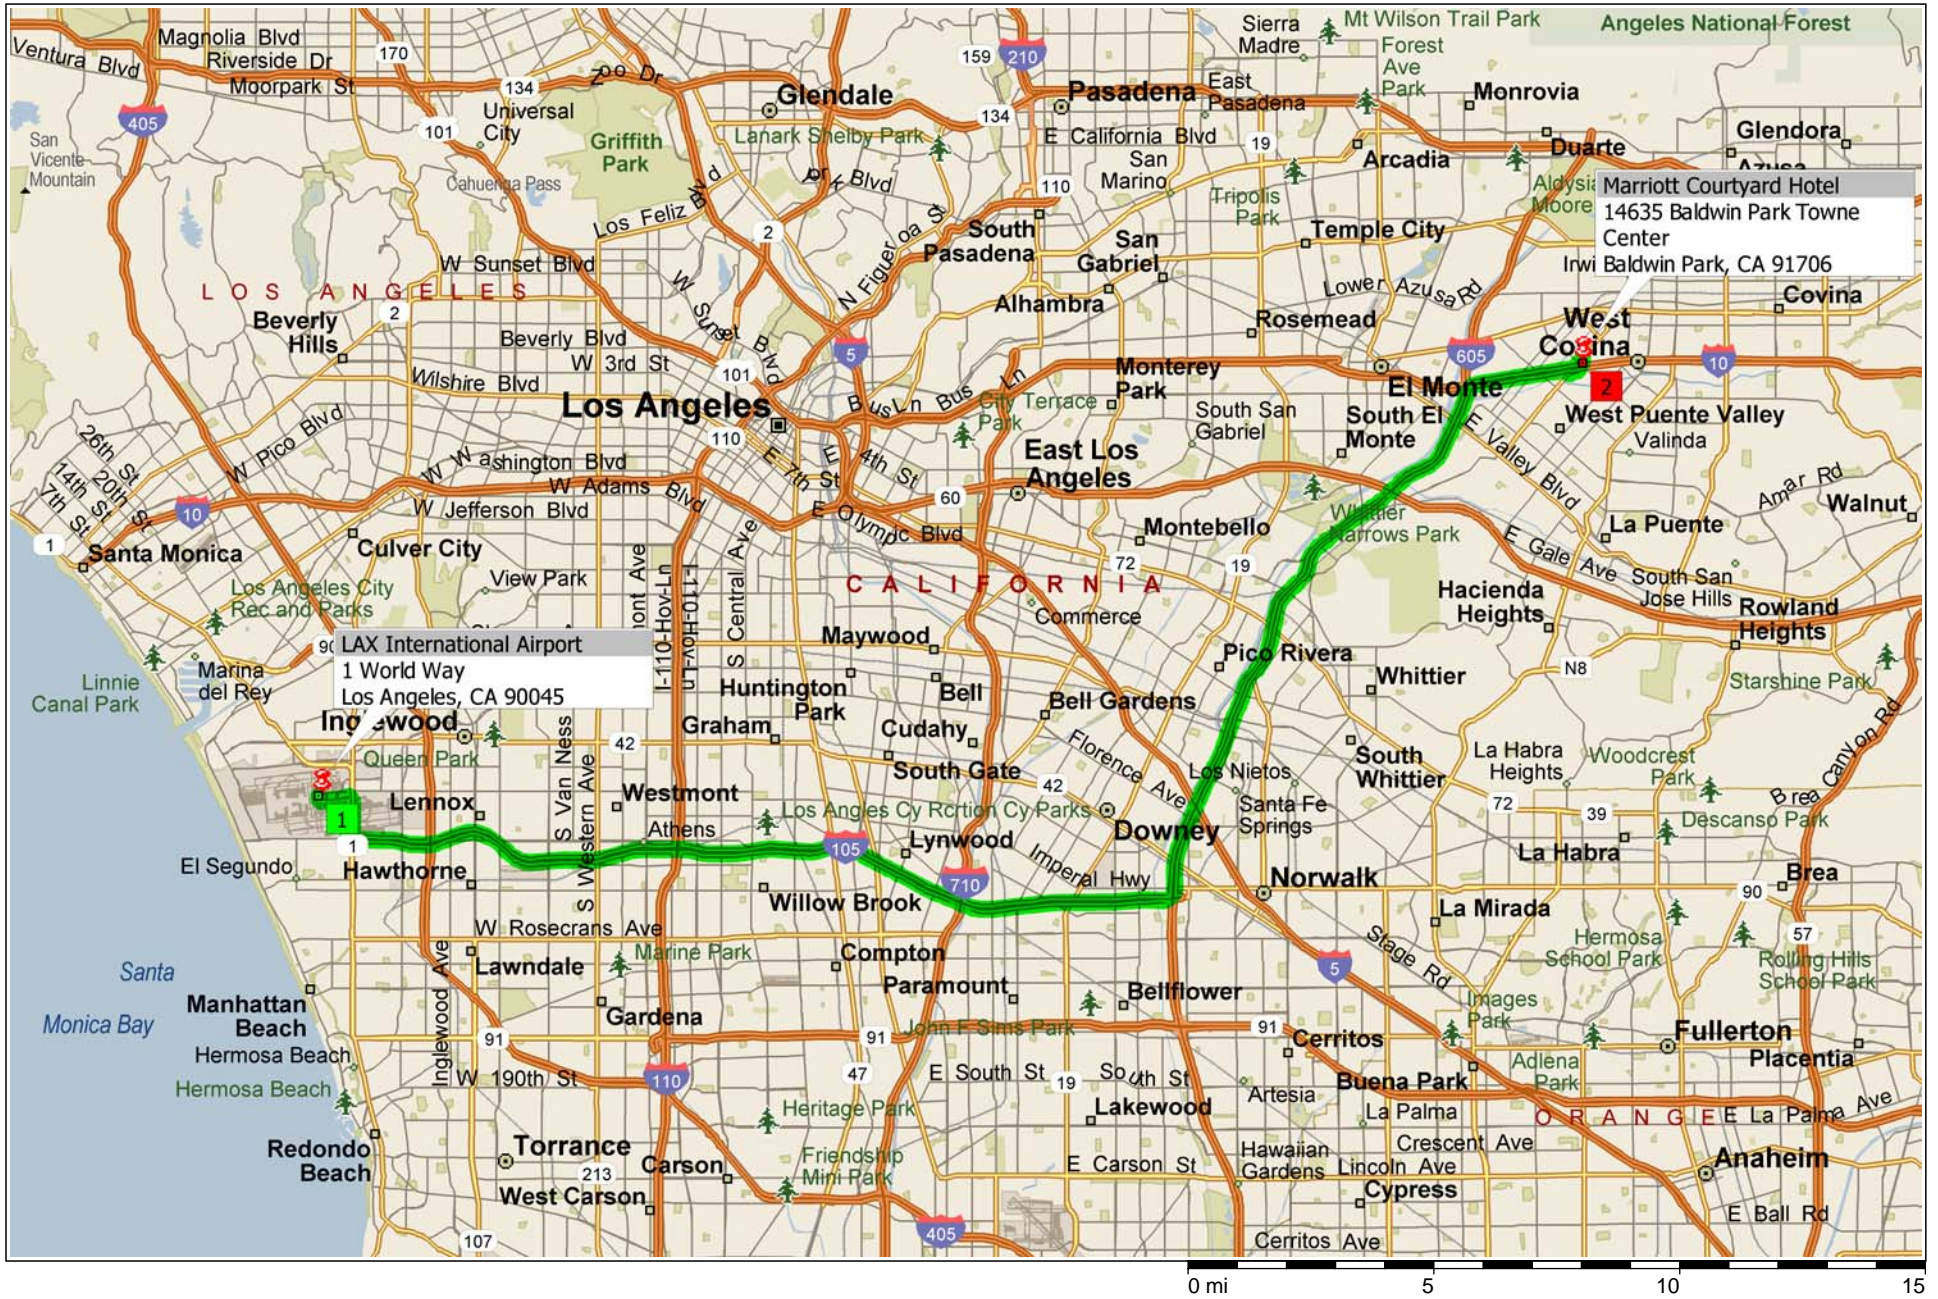

Los Angeles International Airport to Marriott Courtyard / Baldwin park, CA

Copyright © and (P) 1988–2006 Microsoft Corporation and/or its suppliers. All rights reserved. <http://www.microsoft.com/mappoint/>
Portions © 1990–2005 InstallShield Software Corporation. All rights reserved. Certain mapping and direction data © 2005 NAVTEQ. All rights reserved. The Data for areas of Canada includes information taken with permission from Canadian authorities, including: © Her Majesty the Queen in Right of Canada, © Queen's Printer for Ontario. NAVTEQ and NAVTEQ ON BOARD are trademarks of NAVTEQ. © 2005 Tele Atlas North America, Inc. All rights reserved. Tele Atlas and Tele Atlas North America are trademarks of Tele Atlas, Inc.