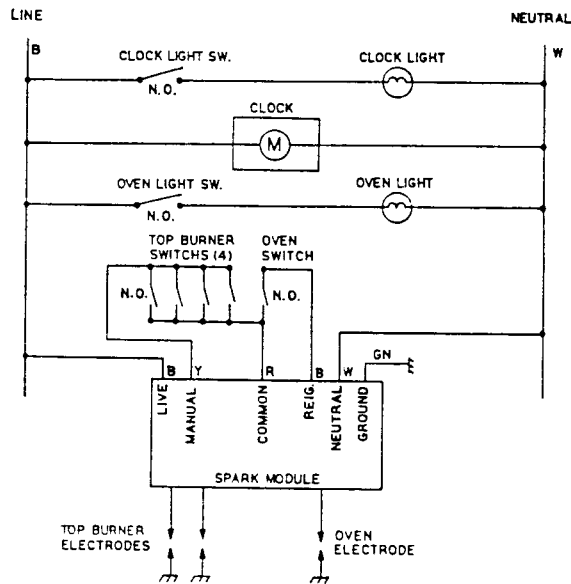

WARNING: DISCONNECT FROM ELECTRICAL SUPPLY BEFORE SERVICING UNIT

Electrical Shock Hazard
 Disconnect power before servicing.
 Failure to do so could result in serious injury or death.

All ranges can tip.
 Install anti-tip device packed with range.
 See Installation Instructions.
 Failure to do so could result in serious injury or death.

NOTES: 1) ALL WIRES 18 GA 105°C UNLESS OTHERWISE NOTED.
 2) CONNECT ONLY TO SINGLE PHASE AC SERVICE AS INDICATED ON THE RANGE SERIAL PLATE.
 3) * DENOTES OPTIONAL EQUIPMENT AND RELATED WIRING NOT SUPPLIED ON SOME MODELS.

COLOR LEGEND	
SYMBOL	COLOR
B	BLACK
W	WHITE
R	RED
Y	YELLOW
GN	GREEN

Part No. 76798-00

PART # 4363661

4-96